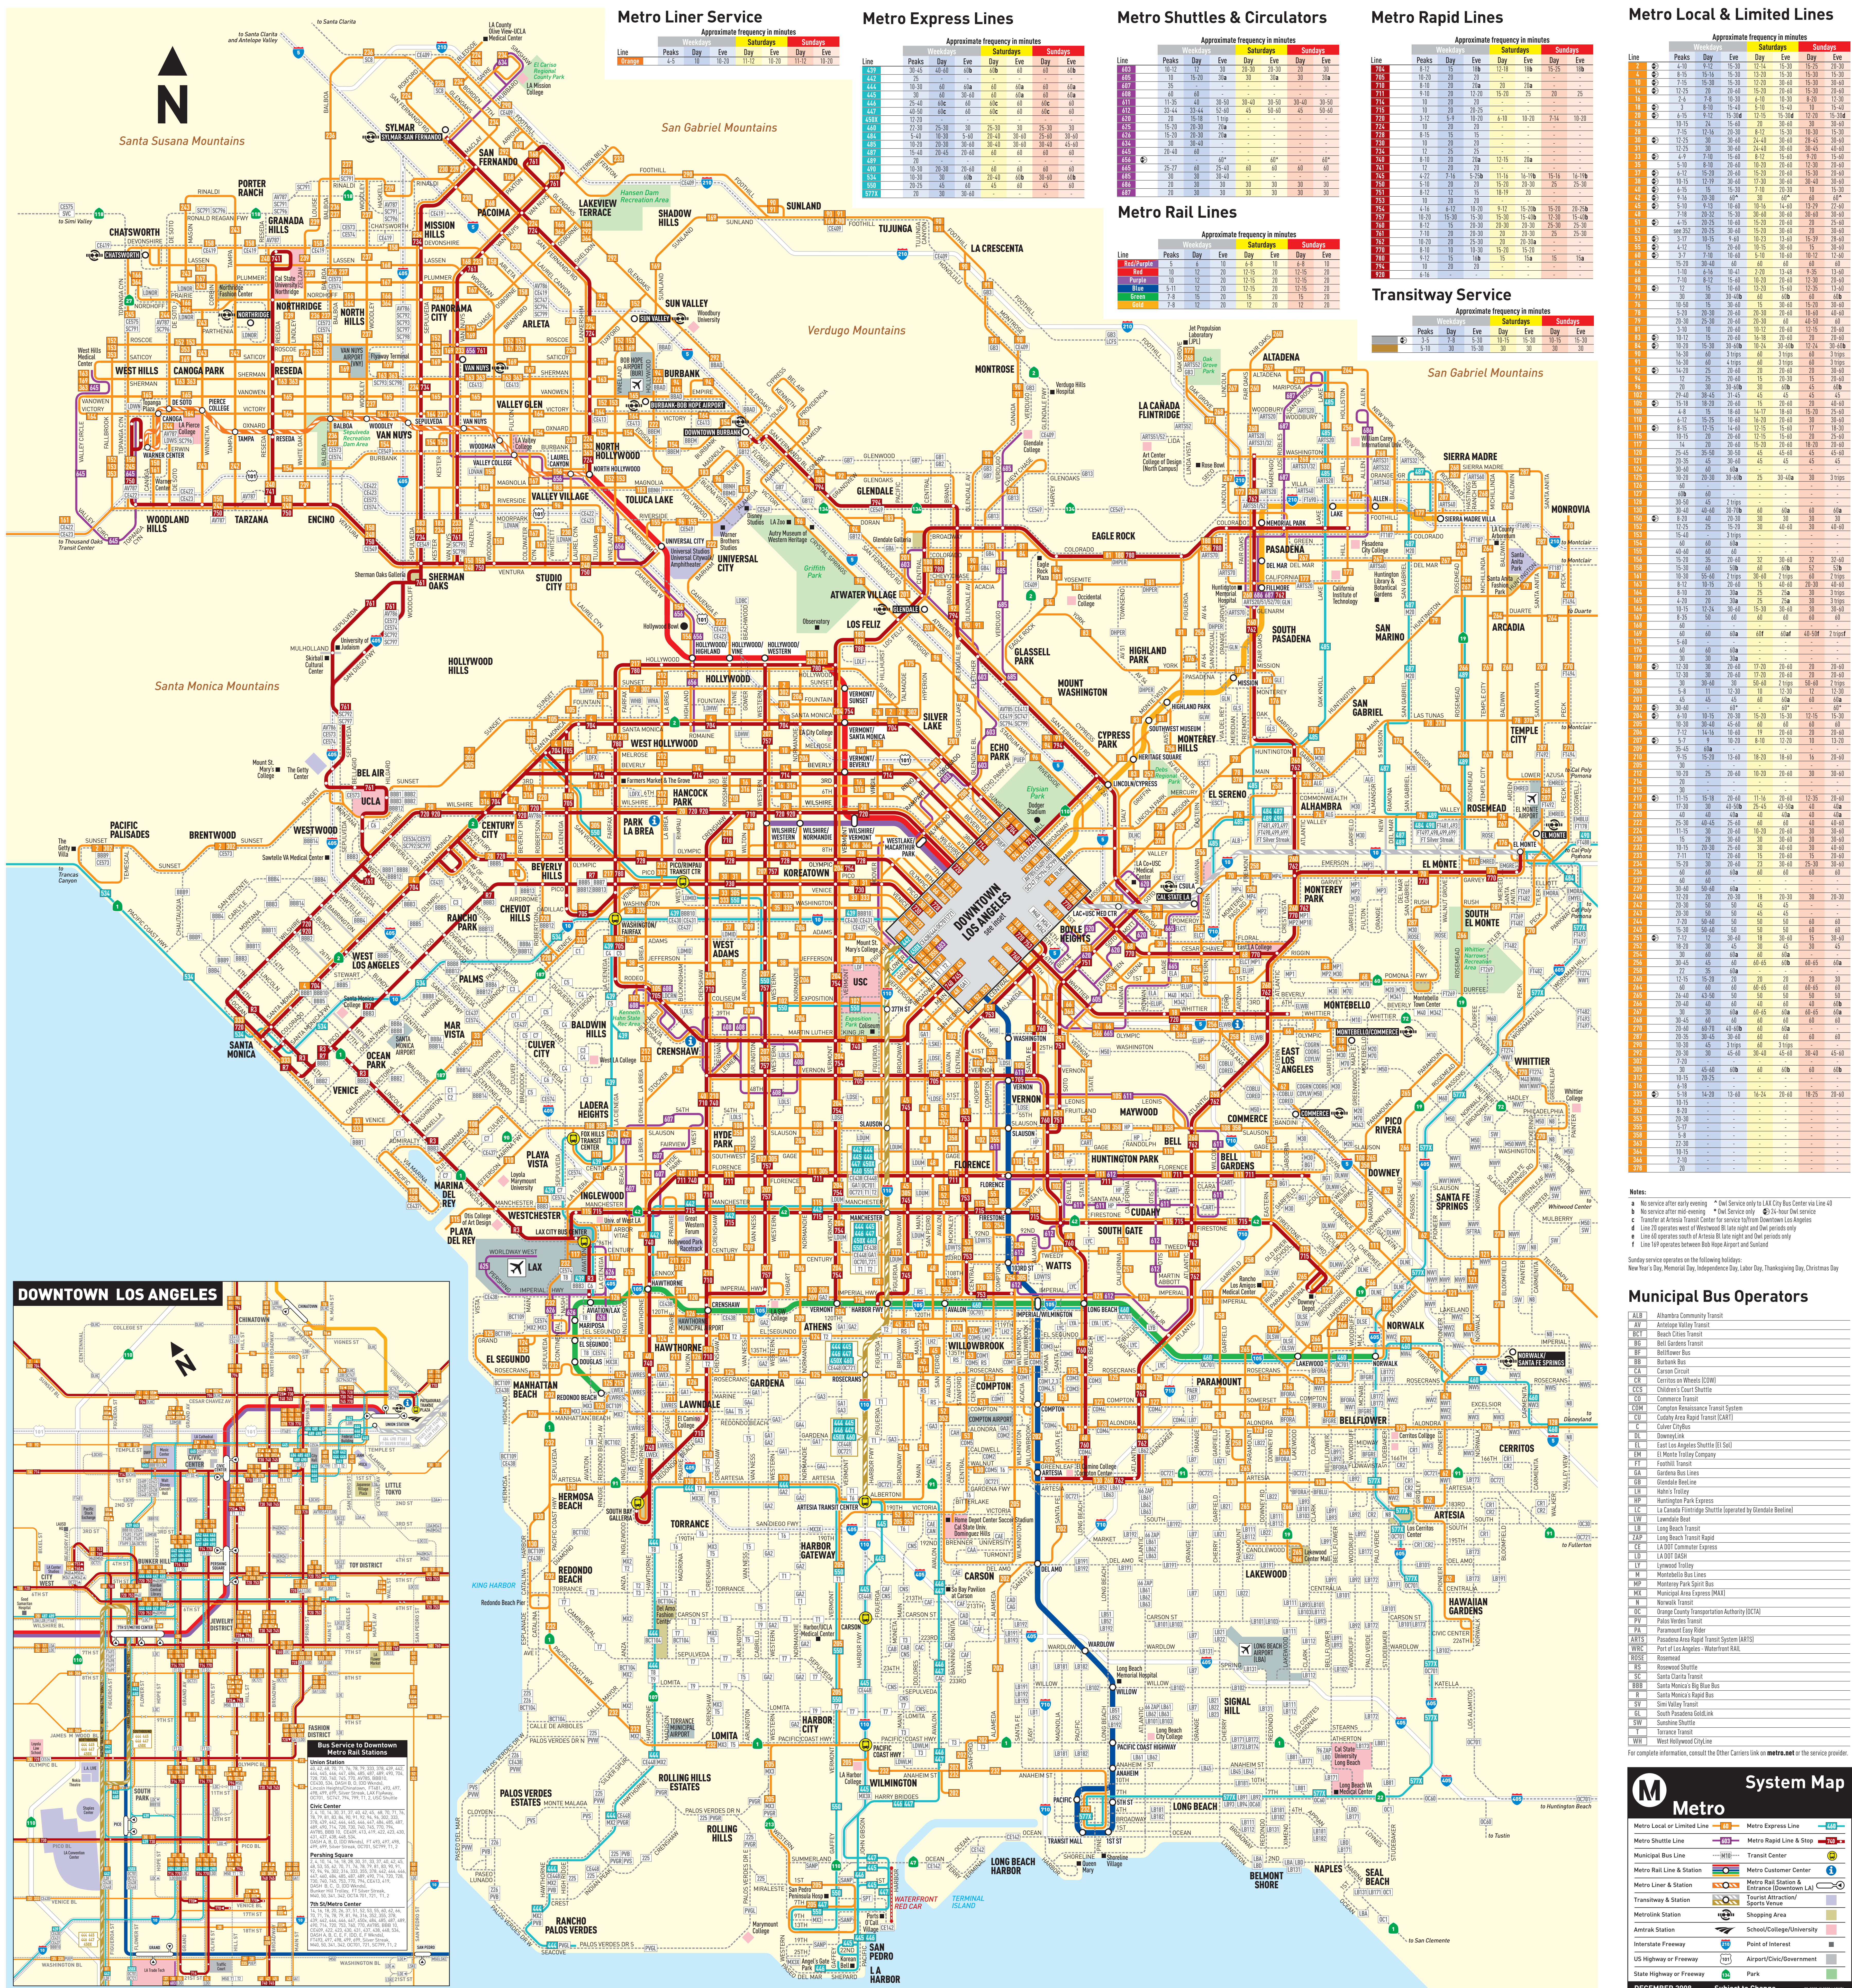

Metro Bus & Metro Rail System Map

Metro Liner Service

Approximate frequency in minutes

Line	Weekdays	Saturdays	Sundays
Orange	4-5	10	15-20
Green	10	15-20	15-20

Metro Express Lines

Approximate frequency in minutes

Line	Weekdays	Saturdays	Sundays
401	15-20	30	30
402	15-20	30	30
403	15-20	30	30
404	15-20	30	30
405	15-20	30	30
406	15-20	30	30
407	15-20	30	30
408	15-20	30	30
409	15-20	30	30
410	15-20	30	30
411	15-20	30	30
412	15-20	30	30
413	15-20	30	30
414	15-20	30	30
415	15-20	30	30
416	15-20	30	30
417	15-20	30	30
418	15-20	30	30
419	15-20	30	30
420	15-20	30	30

Metro Shuttles & Circulators

Approximate frequency in minutes

Line	Weekdays	Saturdays	Sundays
601	15-20	30	30
602	15-20	30	30
603	15-20	30	30
604	15-20	30	30
605	15-20	30	30
606	15-20	30	30
607	15-20	30	30
608	15-20	30	30
609	15-20	30	30
610	15-20	30	30
611	15-20	30	30
612	15-20	30	30
613	15-20	30	30
614	15-20	30	30
615	15-20	30	30
616	15-20	30	30
617	15-20	30	30
618	15-20	30	30
619	15-20	30	30
620	15-20	30	30

Metro Rapid Lines

Approximate frequency in minutes

Line	Weekdays	Saturdays	Sundays
701	10	15	15
702	10	15	15
703	10	15	15
704	10	15	15
705	10	15	15
706	10	15	15
707	10	15	15
708	10	15	15
709	10	15	15
710	10	15	15
711	10	15	15
712	10	15	15
713	10	15	15
714	10	15	15
715	10	15	15
716	10	15	15
717	10	15	15
718	10	15	15
719	10	15	15
720	10	15	15

Metro Local & Limited Lines

Approximate frequency in minutes

Line	Weekdays	Saturdays	Sundays
801	15-20	30	30
802	15-20	30	30
803	15-20	30	30
804	15-20	30	30
805	15-20	30	30
806	15-20	30	30
807	15-20	30	30
808	15-20	30	30
809	15-20	30	30
810	15-20	30	30
811	15-20	30	30
812	15-20	30	30
813	15-20	30	30
814	15-20	30	30
815	15-20	30	30
816	15-20	30	30
817	15-20	30	30
818	15-20	30	30
819	15-20	30	30
820	15-20	30	30

Metro Rail Lines

Approximate frequency in minutes

Line	Weekdays	Saturdays	Sundays
Red/Purple	5	10	15
Blue	5-11	15	15
Green	7-9	15	15

DOWNTOWN LOS ANGELES

Map of downtown Los Angeles showing bus routes and Metro Rail stations. Includes a legend for bus service to downtown Metro Rail stations.

Bus Service to Downtown Metro Rail Stations

Union Station

Purchasing Square

7th St Metro Center